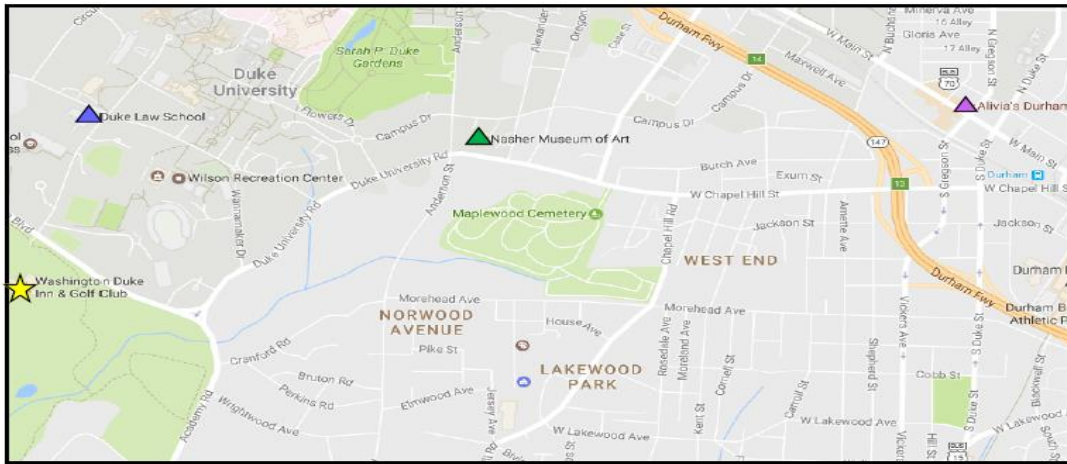

Parking will be limited at Duke Law School. We encourage students to park at Washington Duke Inn free self-park lot and walk to the law school.

Driving Directions

From Chapel Hill

Take US15-501 North to the Duke University/NC751 exit. At the bottom of the ramp, turn right. Go to the second traffic light and turn left onto Science Dr. The Law School is on the left just before the first traffic light on Science Dr.

From Raleigh via I-40

Take I-40 West to the US15-501/Durham exit. At the end of the ramp, turn right onto US15-501 North. See above directions from Chapel Hill.

From Raleigh via 147

Take I-40 to NC147. Follow NC147 to the exit for US15-501 South. Once on US 15-501 South, take the Duke University/NC751 exit. At the bottom of the ramp, turn left. Go to the third traffic light and turn left onto Science Dr. The Law School is the building on the left just before the first traffic light on Science Dr.